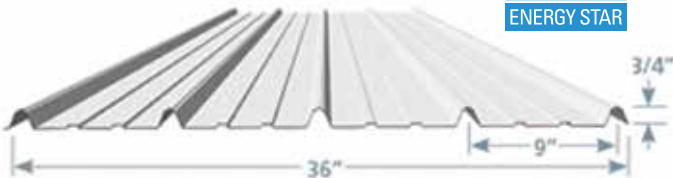

*Colors shown may vary from actual color finish. Please request a color sample when making your final decision.